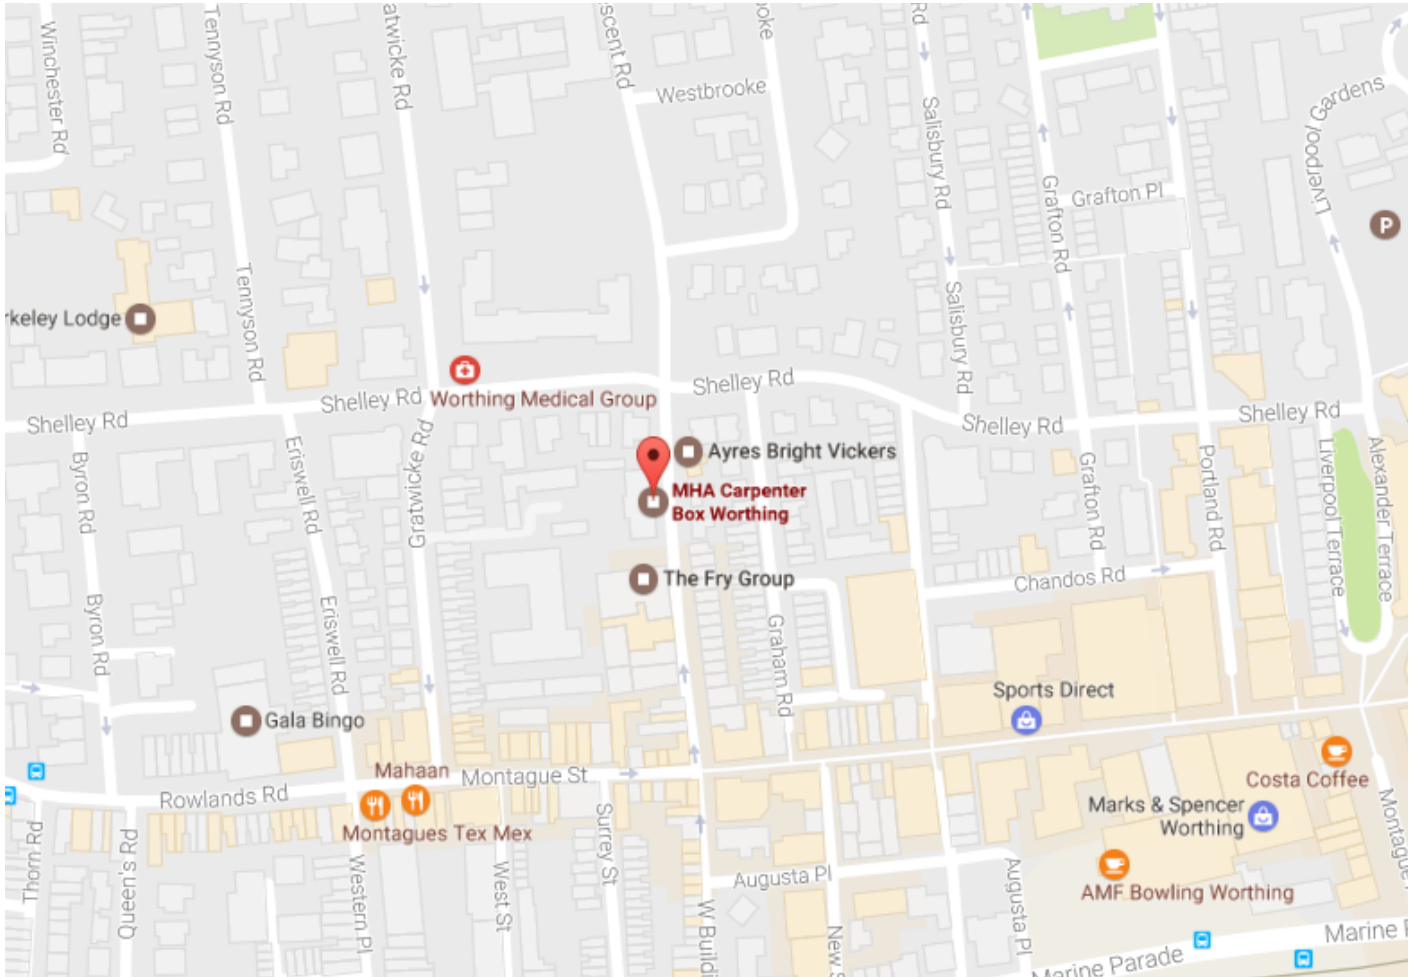

How to find us Worthing office

MHA Carpenter Box
Chartered Accountants
Tax & Business Advisers

Our Worthing address:

Amelia House
Crescent Road
Worthing
West Sussex
BN11 1QR (use BN11 1RL for Sat Navs)

Phone: 01903 234094

By road:

Please note that Crescent Road is one way northbound. You will need to enter from the seafront or via Rowlands Road/Montague Street. There are visitor spaces available in our car park.

By rail:

We are a 10 minute walk or a short taxi ride from Worthing railway station which has direct main line connections East and West and to the North.

By bus:

There are frequent services to and from Worthing along the coast and to the North. Using the map for directions you can alight in the main high street, which is a short walk from our offices.

Get in touch

info@carpenterbox.com
www.carpenterbox.com

Call Worthing: 01903 234094
Call Gatwick: 01293 227670